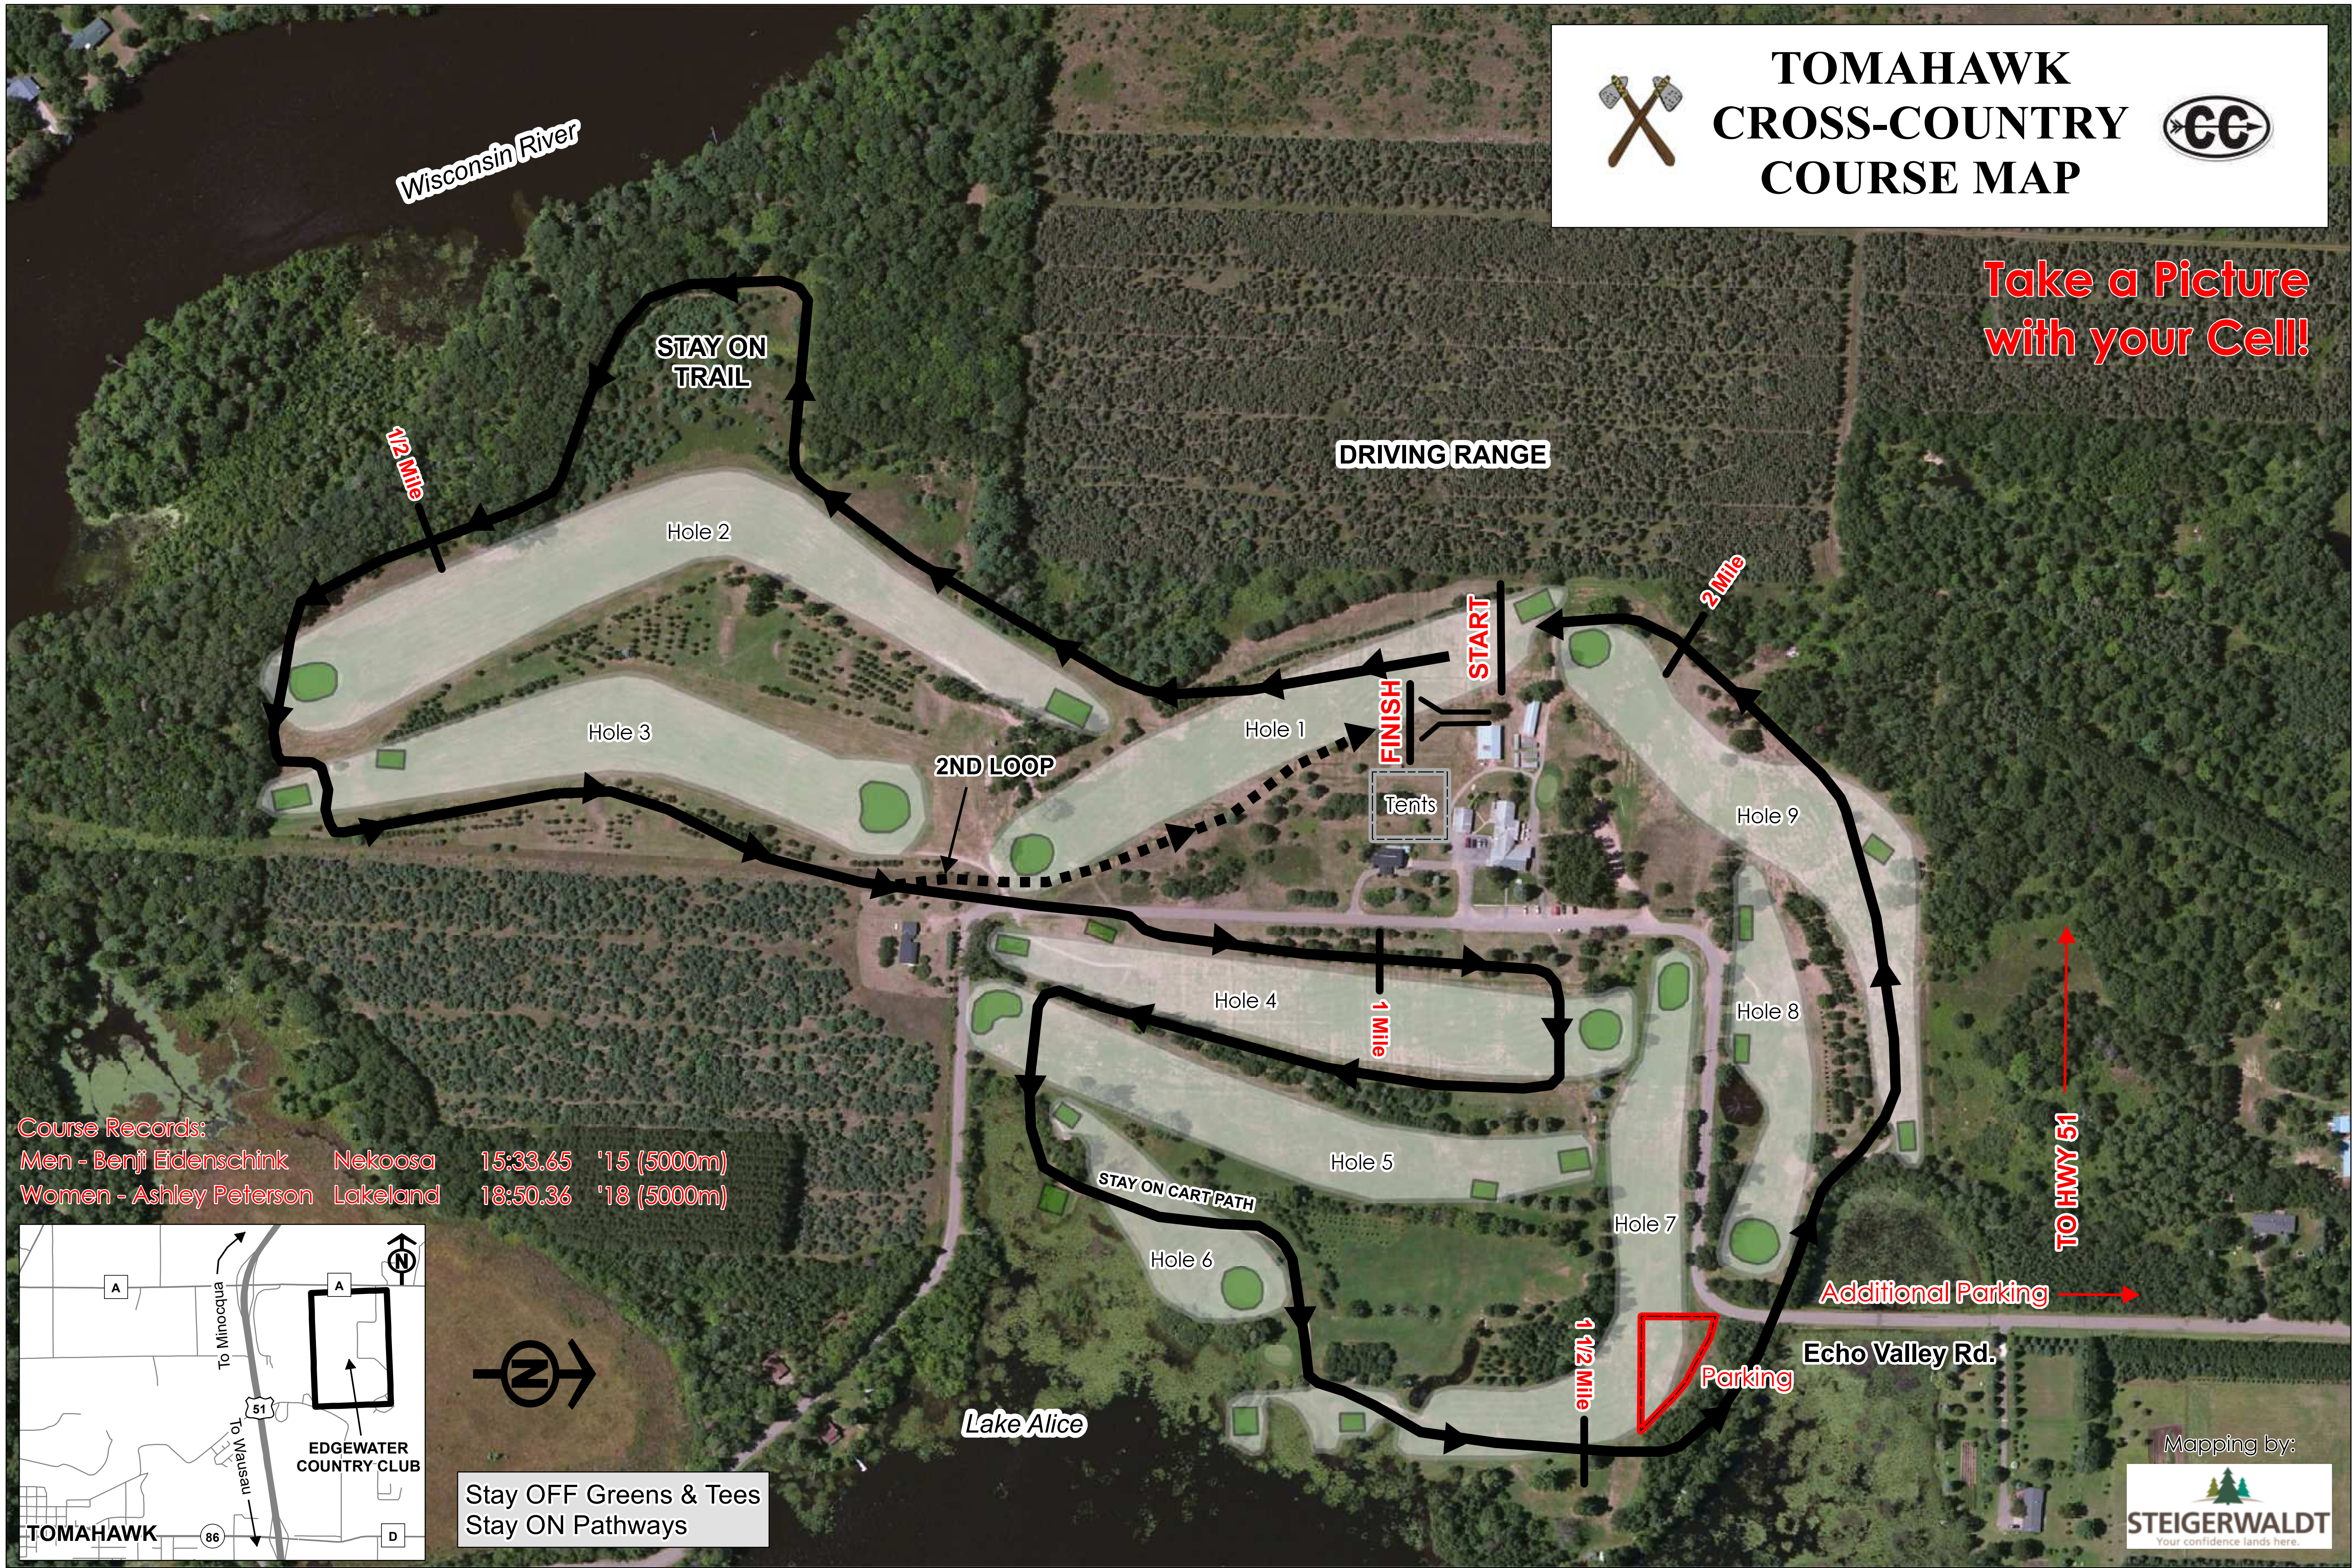

TOMAHAWK CROSS-COUNTRY COURSE MAP

Take a Picture
with your Cell!

Course Records:
Men - Benji Eidenschink Nekoosa 15:33.65 '15 (5000m)
Women - Ashley Peterson Lakeland 18:50.36 '18 (5000m)

Stay OFF Greens & Tees
Stay ON Pathways

Lake Alice

Additional Parking

Echo Valley Rd.

Parking

Mapping by: