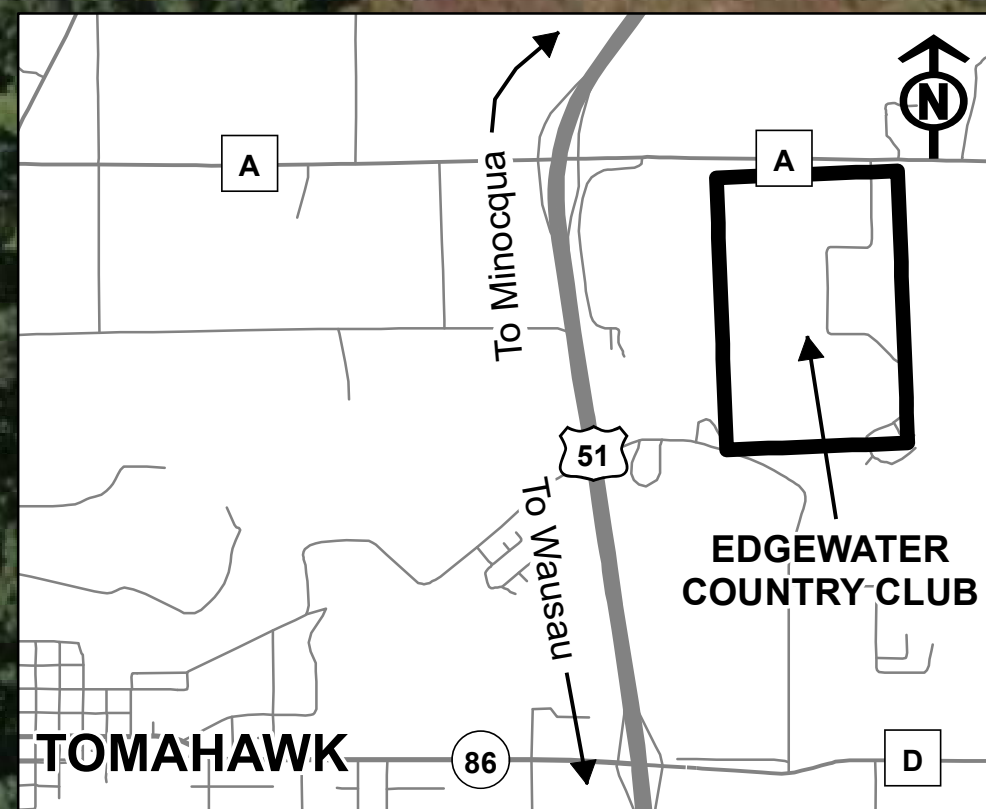

TOMAHAWK CROSS-COUNTRY COURSE MAP

Take a Picture
with your Cell!

Course Records:
Men - Benji Eidenschink Nekoosa 15:33.65 '15 (5000m)
Women - Ashley Peterson Lakeland 18:50.36 '18 (5000m)

Stay OFF Greens & Tees
Stay ON Pathways

Lake Alice

Additional Parking

Echo Valley Rd.

Parking

Mapping by: