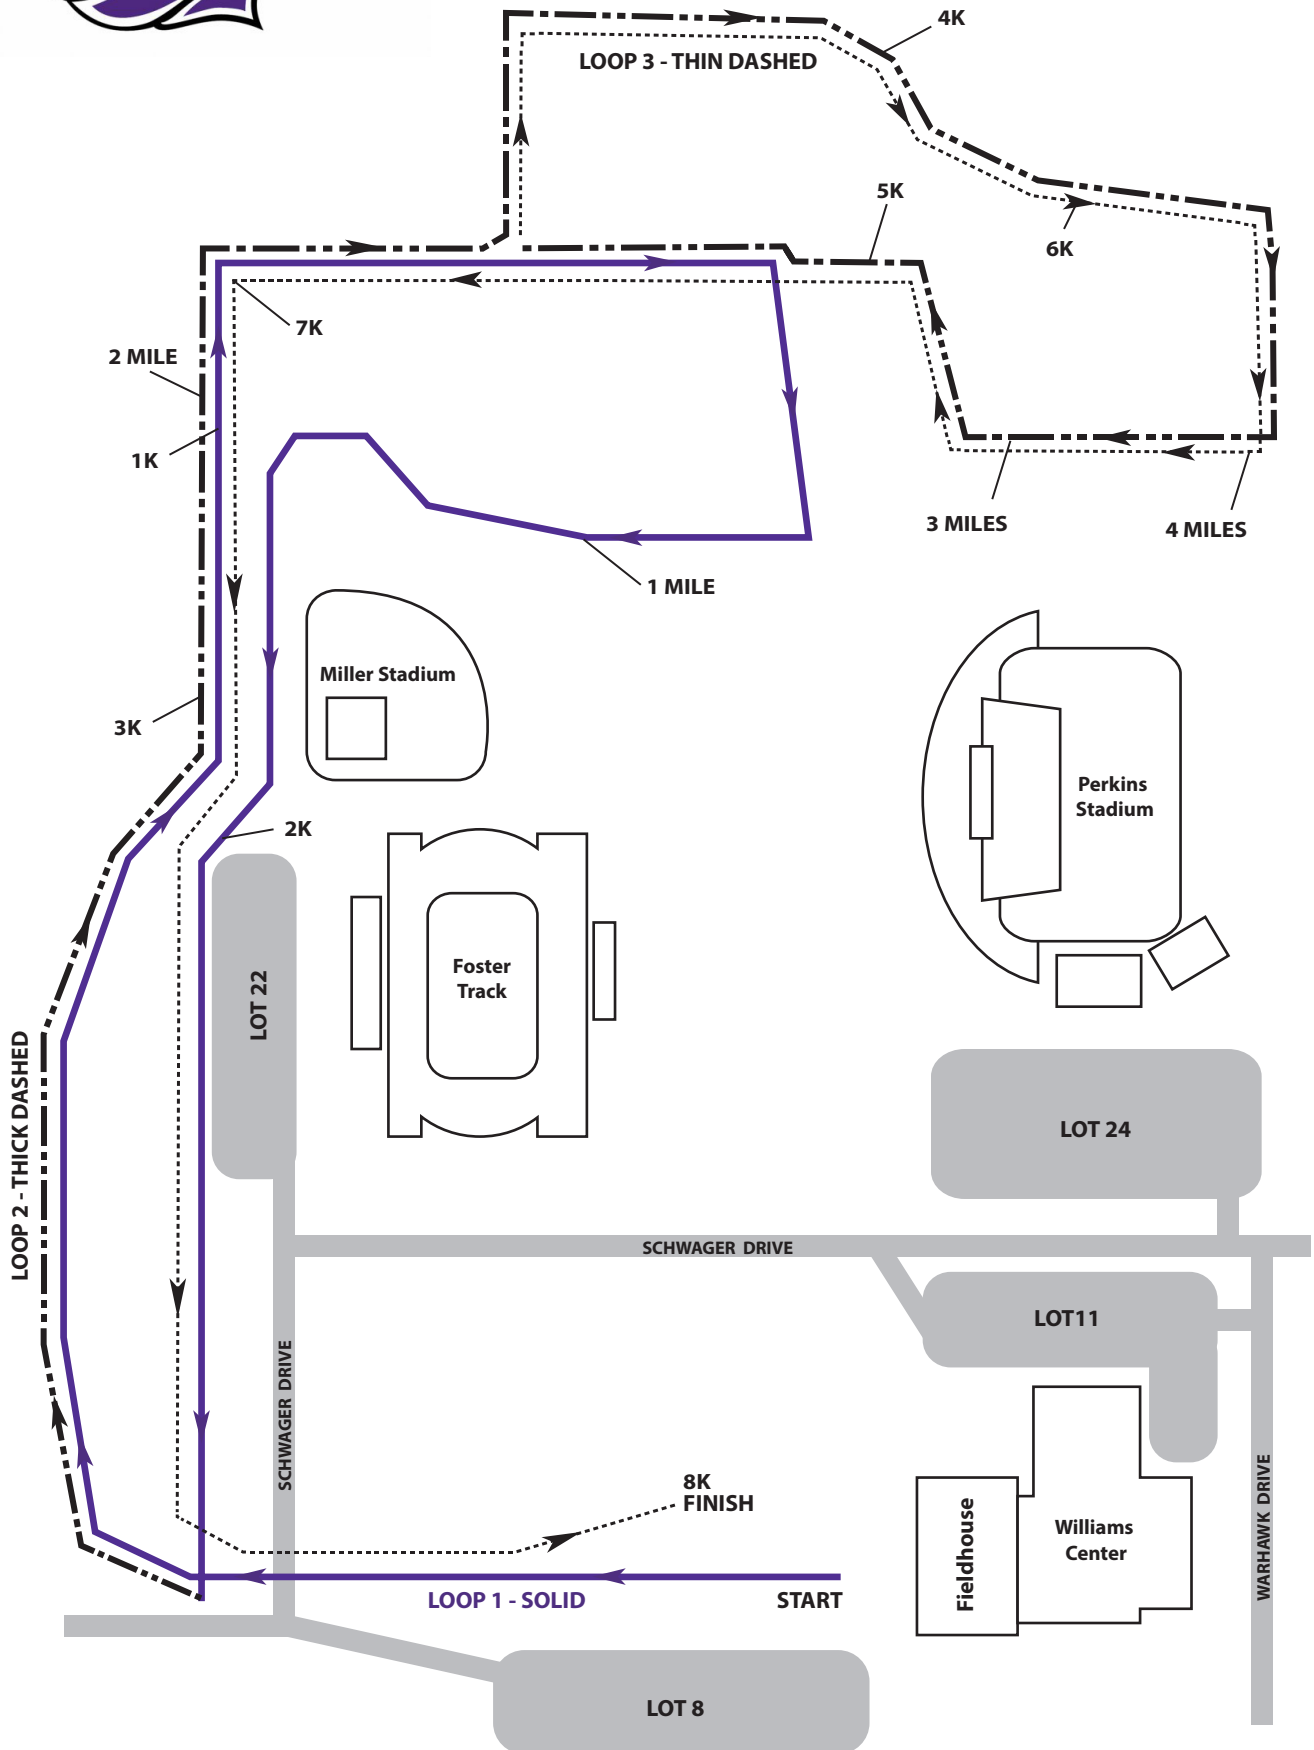

University of Wisconsin-Whitewater Cross Country Campus Course Map

Men's 8K Course

University of Wisconsin-Whitewater Cross Country Campus Course Map

Women's 6K Course